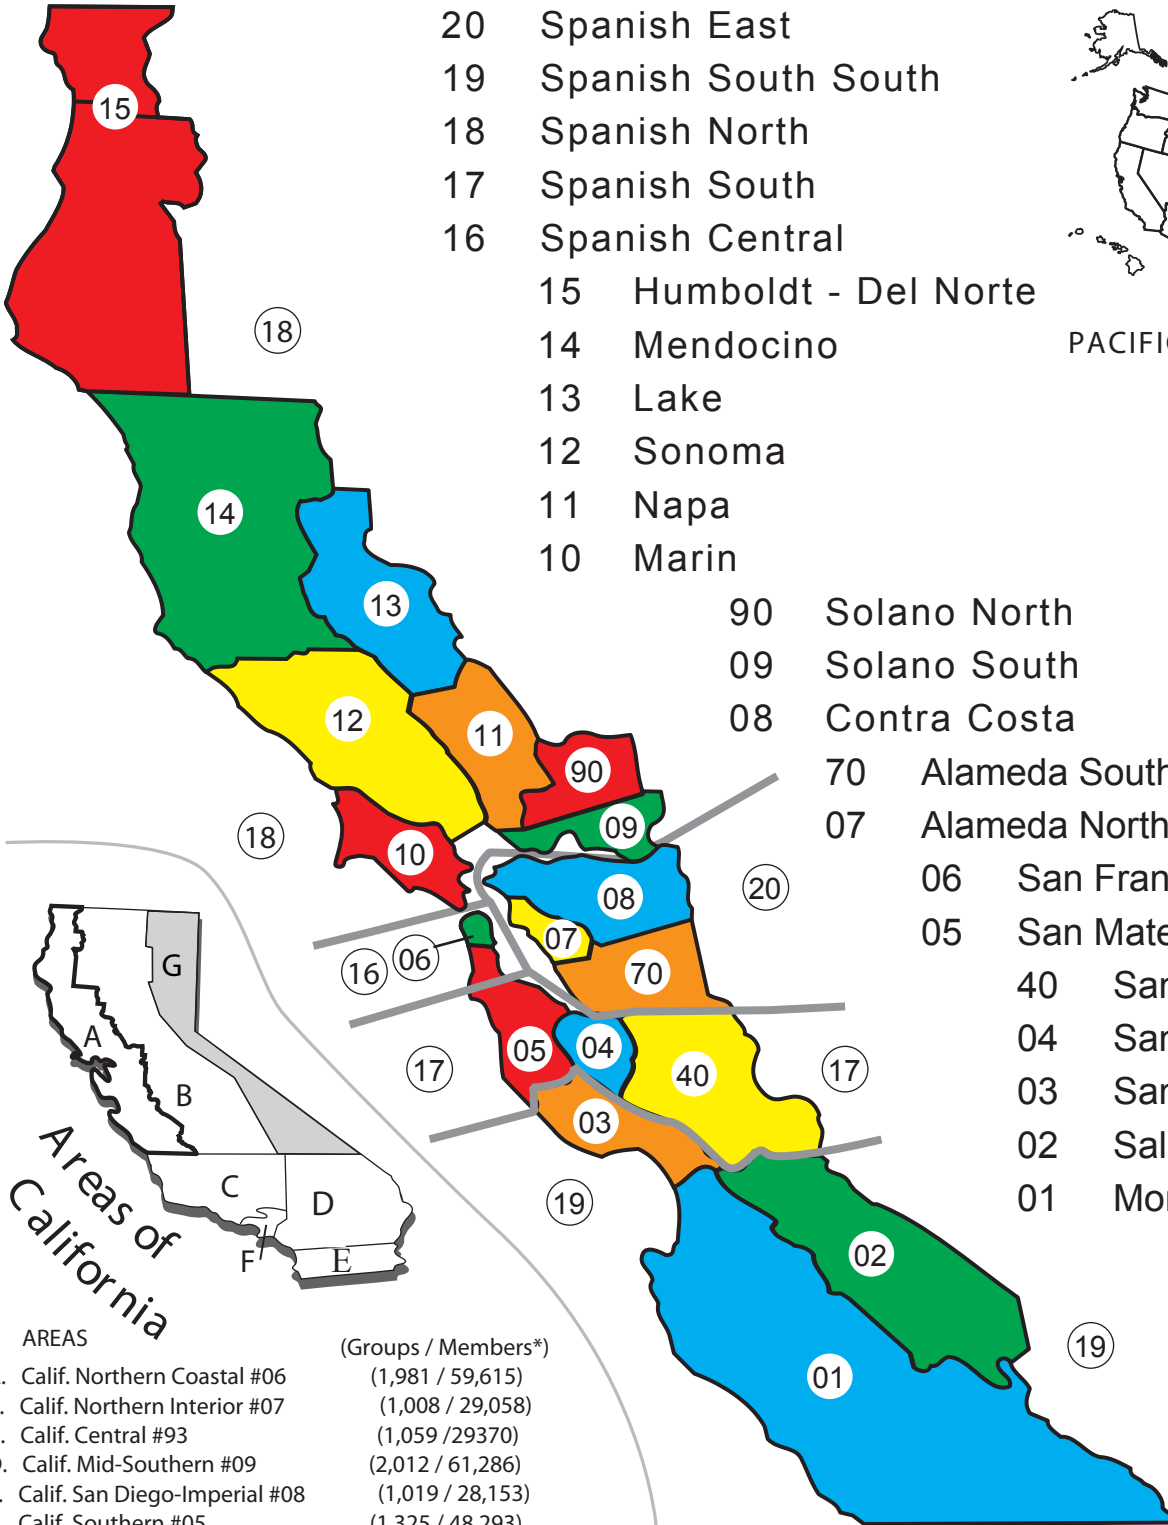

C.N.C.A. DISTRICTS

PACIFIC REGION OF AA

- 20 Spanish East
- 19 Spanish South South
- 18 Spanish North
- 17 Spanish South
- 16 Spanish Central
- 15 Humboldt - Del Norte
- 14 Mendocino
- 13 Lake
- 12 Sonoma
- 11 Napa
- 10 Marin
- 90 Solano North
- 09 Solano South
- 08 Contra Costa
- 70 Alameda South
- 07 Alameda North
- 06 San Francisco
- 05 San Mateo
- 40 Santa Clara South
- 04 Santa Clara North
- 03 Santa Cruz
- 02 Salinas - San Benito
- 01 Monterey

AREAS

	(Groups / Members*)
A. Calif. Northern Coastal #06	(1,981 / 59,615)
B. Calif. Northern Interior #07	(1,008 / 29,058)
C. Calif. Central #93	(1,059 / 29,370)
D. Calif. Mid-Southern #09	(2,012 / 61,286)
E. Calif. San Diego-Imperial #08	(1,019 / 28,153)
F. Calif. Southern #05	(1,325 / 48,293)
G. Nevada #42	

California Northern Coastal Area

Alcoholics Anonymous General Service
 23 Districts 1,981 Groups 59,615 Members

2014

*(Figures based upon the 2014 General Service Conference Final Report)